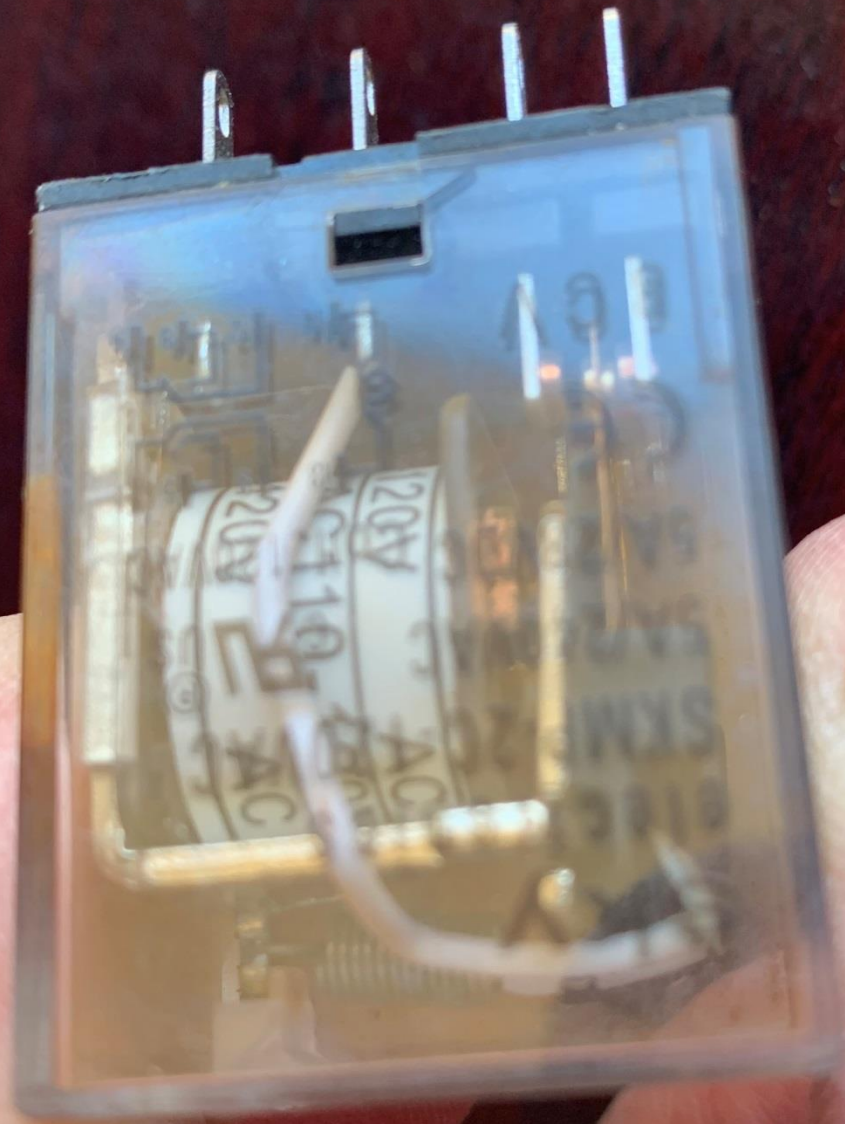

Septic Detective

Jeff Rachlin / Frank Parker

We need to think outside the box!
What did we think in 1492?

Overview – How Do They Work

- Raw sewage leaves the house and enters a treatment tank
- Effluent leaves the treatment tank and enters an absorption area
- Effluent is purified prior to reaching the water table

- How the pieces fit together.

What happens when things go
wrong?

Control Panel

11/11/2022

10

1 L1

3 L2

5 L3

EATON

110V50Hz / 120V60Hz

3510

XTCE018C10

2 T1

4 T2

6 T3

A1

UL FILE No. E55826
SP-0339

CONTACTS
10 AMPS @ 240 VAC
RESISTIVE

1012

RING COMPRESSOR
SOUFFLERIE À RÉGÉNÉRATION
COMPRESOR DE ANILLO

FUJI
ELECTRIC

LR48762

MODEL / MODÈLE / MODELO VFC200P-5T
 1PHASE / MONOPHASEÉ / MONOFASICO
 2POLES / PÔLES / POLOS 50 / 60 Hz