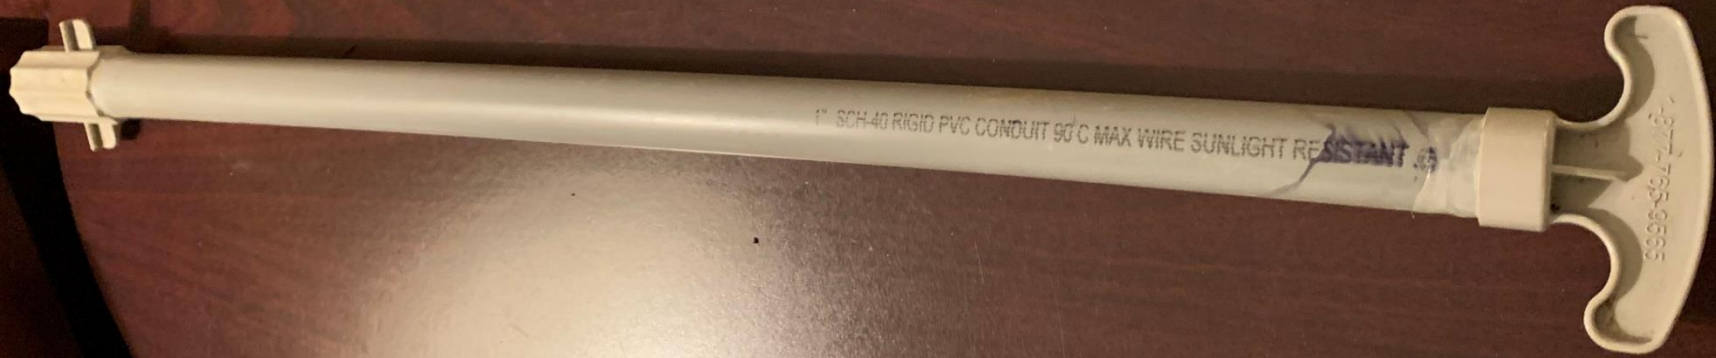

AS549969-1

AdvanTex Treatment System

- Recirculates the wastewater.
- Biological treatment on vertical geotextile media.
- Reduces nitrogen content in effluent.

1" SCH 40 RIGID PVC CONDUIT 90°C MAX WIRE SUNLIGHT RESISTANT