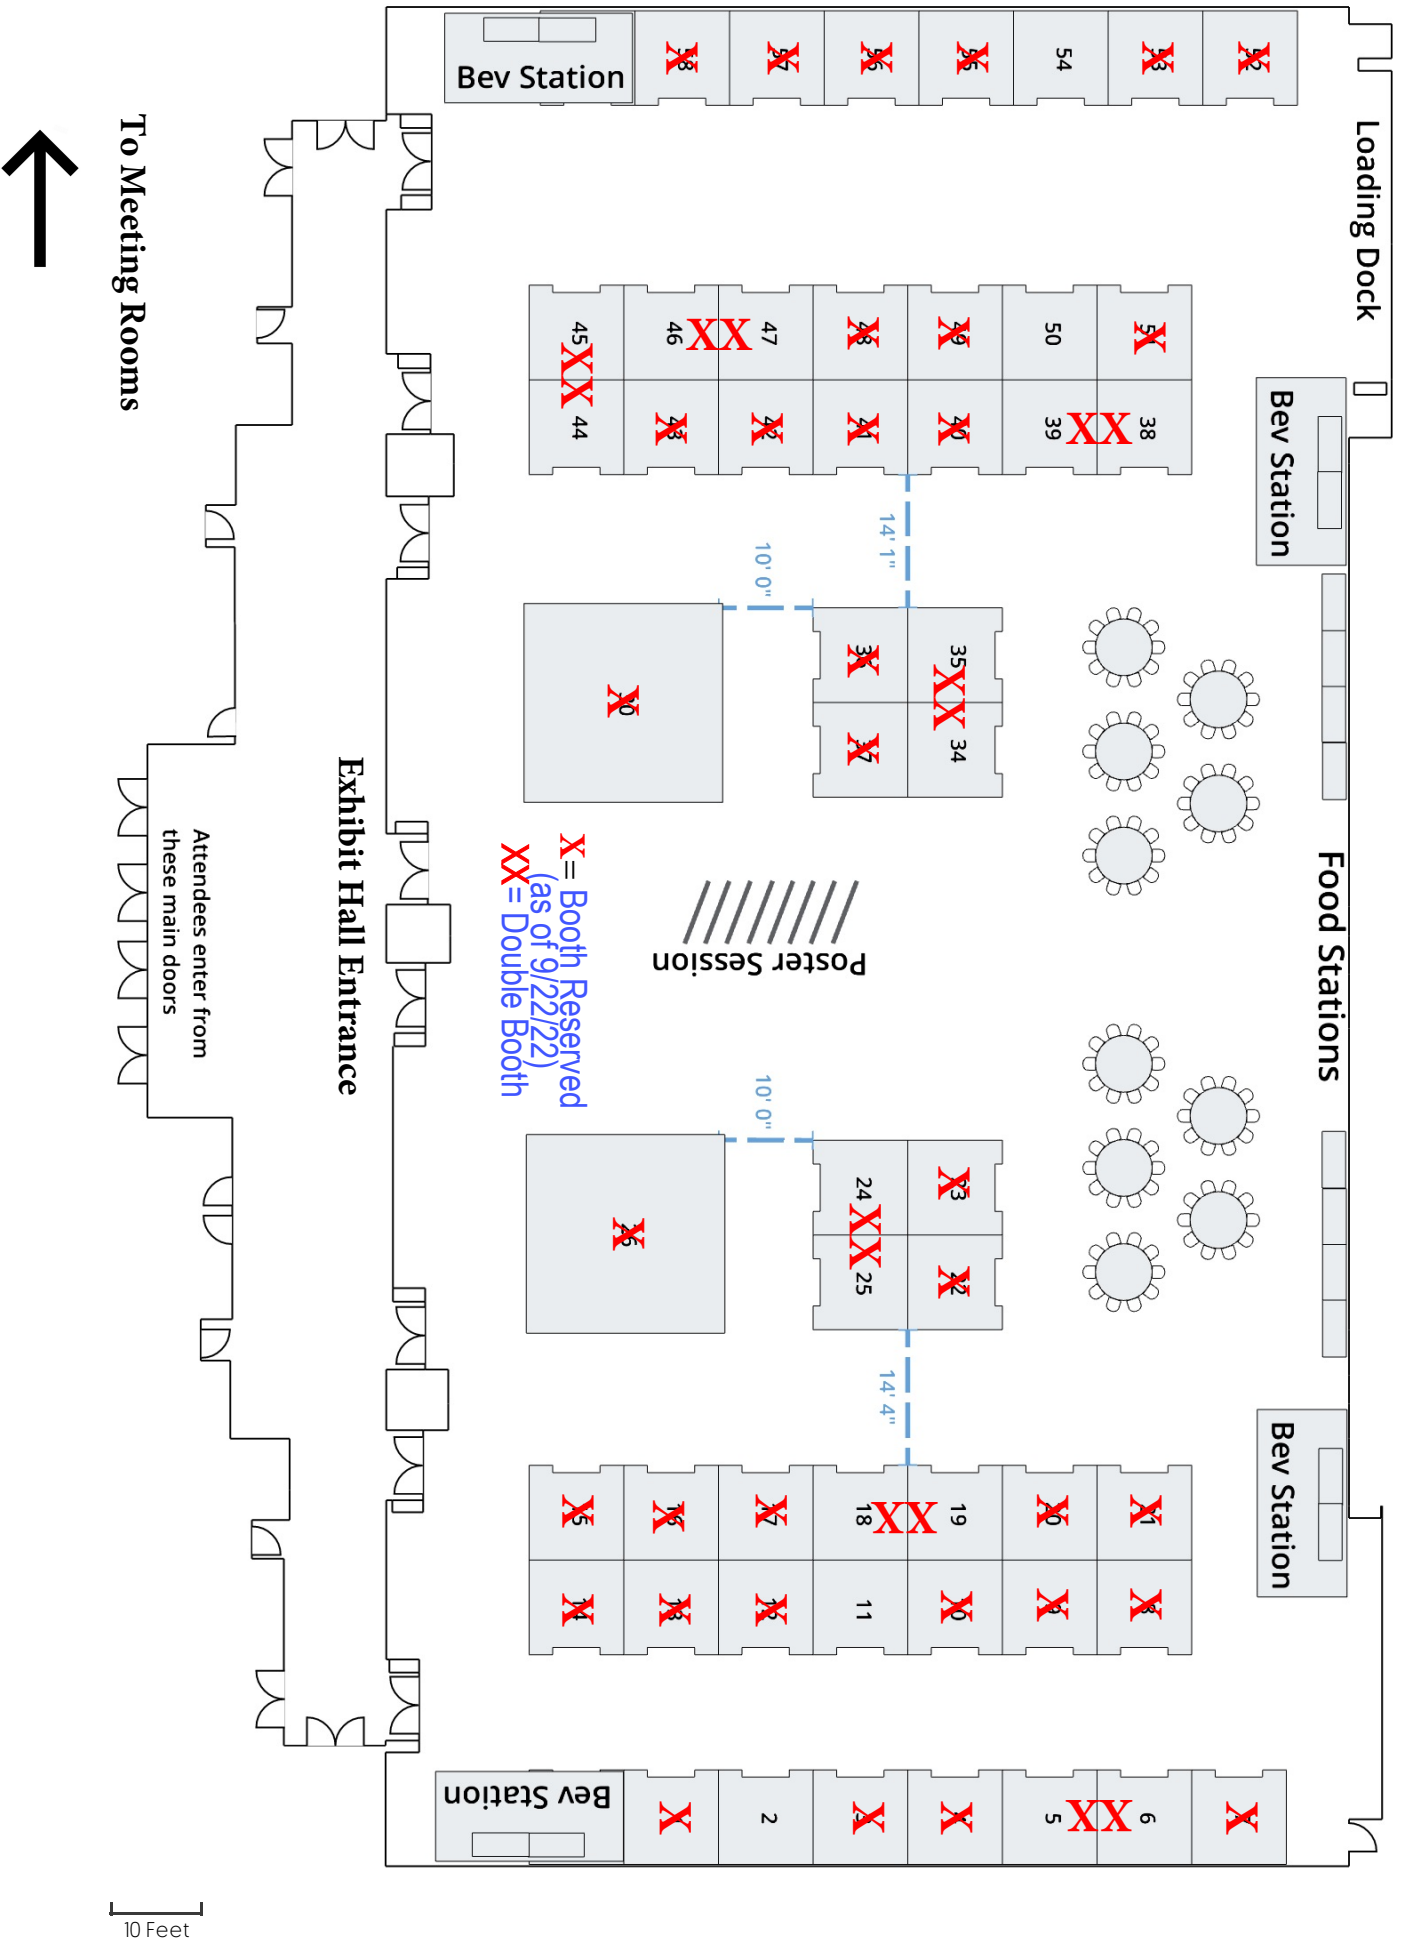

2022 Onsite Mega-Conference

October 30 - November 2, 2022

University Plaza Hotel, Springfield, MO

10 Feet