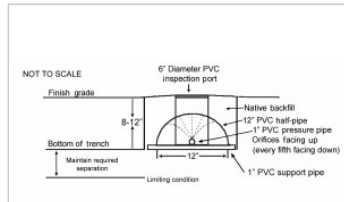

inspection port

Access point in a system component that enables inspection, operation and maintenance.

inspection port images/graphics:

Conventional trench detail profile view

Conventional trench detail, including distribution box, media, piping, inspection port, profile view

Measuring operating pressure

Measuring operating pressure in a LPD lateral

Gravelless pipe STA

Leaching chamber STA

Gravity distribution sytem, profile

Shallow narrow trench cross section

Shallow narrow trench profile

Securing inspection ports in a chamber system