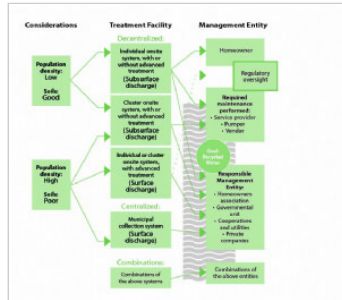

surface discharge

surface discharge images/graphics:

Process flow diagram surface discharge WWTP

Process flow diagram for advanced treatment train discharging to surface water

Community decision tree

Community decision tree for identifying wastewater treatment and management options