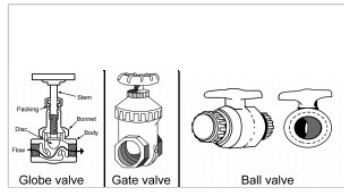

globe valve

Valve consisting of a movable disk-type element and a stationary ring seat in a generally spherical body; often used for throttling.

globe valve images/graphics:

Globe, gate, and ball valves

Valve, globe