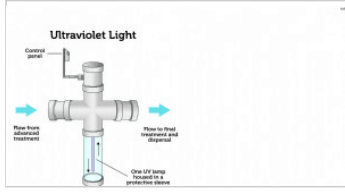

sleeve

sleeve images/graphics:

Ultraviolet light disinfection

Ultraviolet light disinfection unit showing general configuration and flowpath

Sleeving of smaller diameter pipe in larger diameter pipe