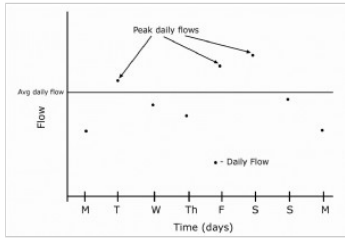

graph

graph images/graphics:

Flow - daily, average, peak

Volume, surge