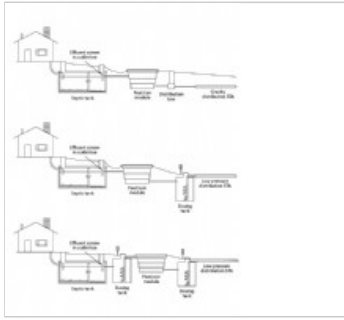

coir

Fibrous organic material originating from coconut husks that may be used in a media filter.

coir images/graphics:

Peat or coir media filter pressure dosed

Peat or coir media filter gravity dosed

Peat and Coir media filter treatment train configurations

Residential OWTS: 3 configurations for systems using peat or coir media filters using gravity and pressure dosing to treatment and STA, profile view

Peat or coir media filter, pressure dosed, 3D, color