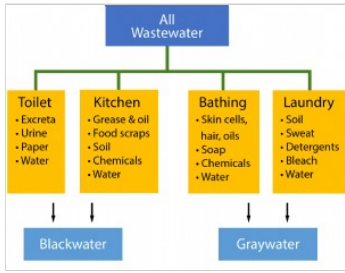

blackwater

Portion of the wastewater stream that originates from toilet fixtures, dishwashers, and food preparation sinks; see also graywater.

blackwater images/graphics:

Blackwater vs Graywater

Description and categorization of sources that generate blackwater and graywater

Blackwater and graywater by fixture

Household fixtures as sources of either blackwater and graywater