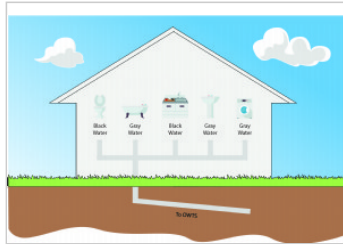

blackwater

Portion of the wastewater stream that originates from toilet fixtures, dishwashers, and food preparation sinks; see also graywater.

blackwater images/graphics:

Blackwater vs Graywater

Description and categorization of sources that generate blackwater and graywater

Blackwater and graywater by fixture

Household fixtures as sources of either blackwater and graywater