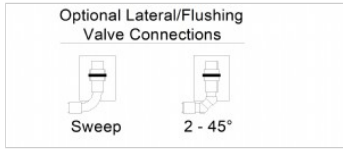

sweep elbow

sweep elbow images/graphics:

Lateral turnup flushing valve connection configurations

Lateral turnup flushing valve connection configurations