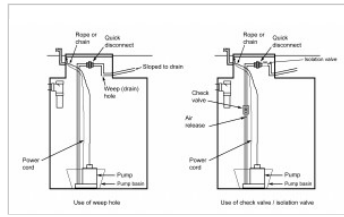

quick disconnect

1. Device that allows removal of another device without cutting the associated piping; 2. Mechanical device that allows interruption of electrical power.

quick disconnect images/graphics:

Pump discharge assembly

Dosing tank with complete discharge assembly, profile view

Discharge assemblies showing device options