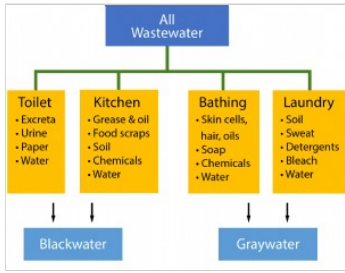

graywater

Water captured from non-food preparation sinks, showers, baths, spa baths, clothes washing machines, and laundry tubs; see also blackwater.

graywater images/graphics:

Blackwater vs Graywater

Description and categorization of sources that generate blackwater and graywater

Blackwater and graywater by fixture

Household fixtures as sources of either blackwater and graywater